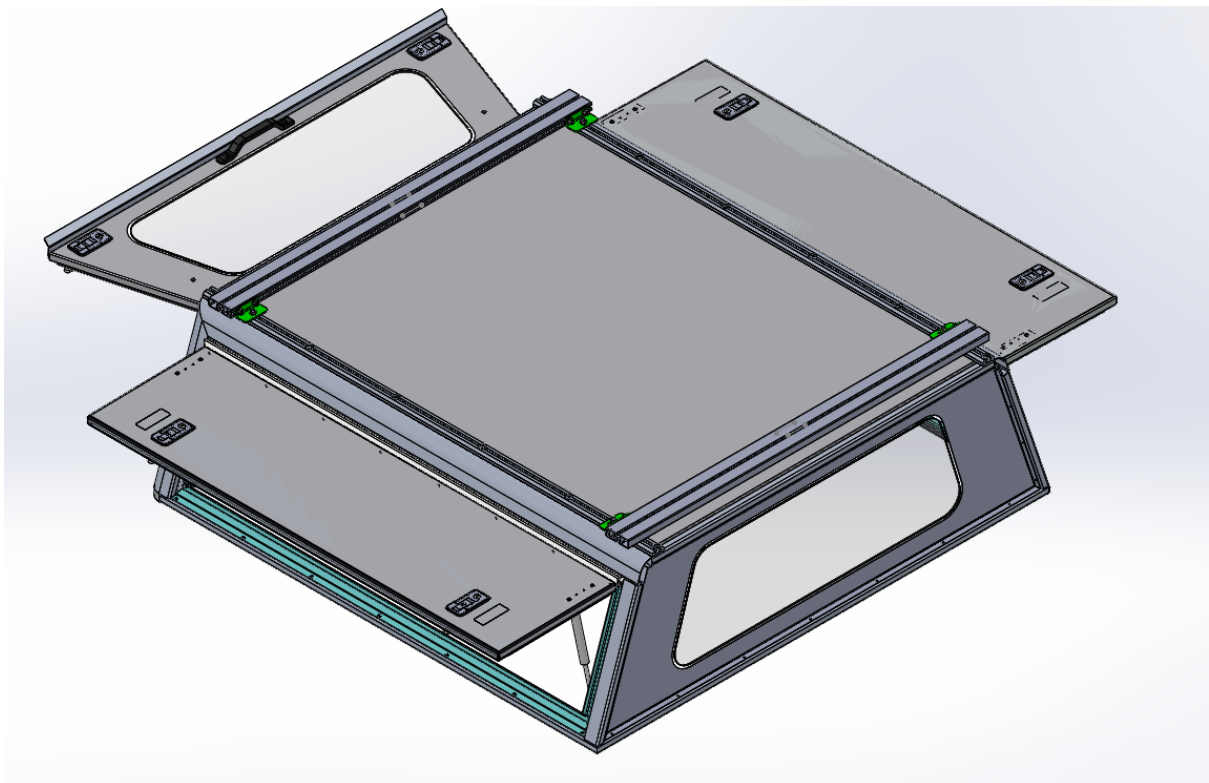

Load Bar to Canopy Fitment Instructions

LIST OF COMPONENTS

ITEM NO.	PART NUMBER	DESCRIPTION	QTY.
1	LBM-000-001	LOAD BAR MNT BRKT	4
2	STD Load Bar	STD Load Bar	2
3	HEX HEAD BOLT	M8 HEX BOLT	8
4	M8 NYLOC NUT	M8 NYLOC NUT	12
5	M8 FLAT WASHER	M8 FLAT WASHER	12
6	M8x20 CUP SQUARE BOLT	M8x20 CUP SQUARE BOLT	4