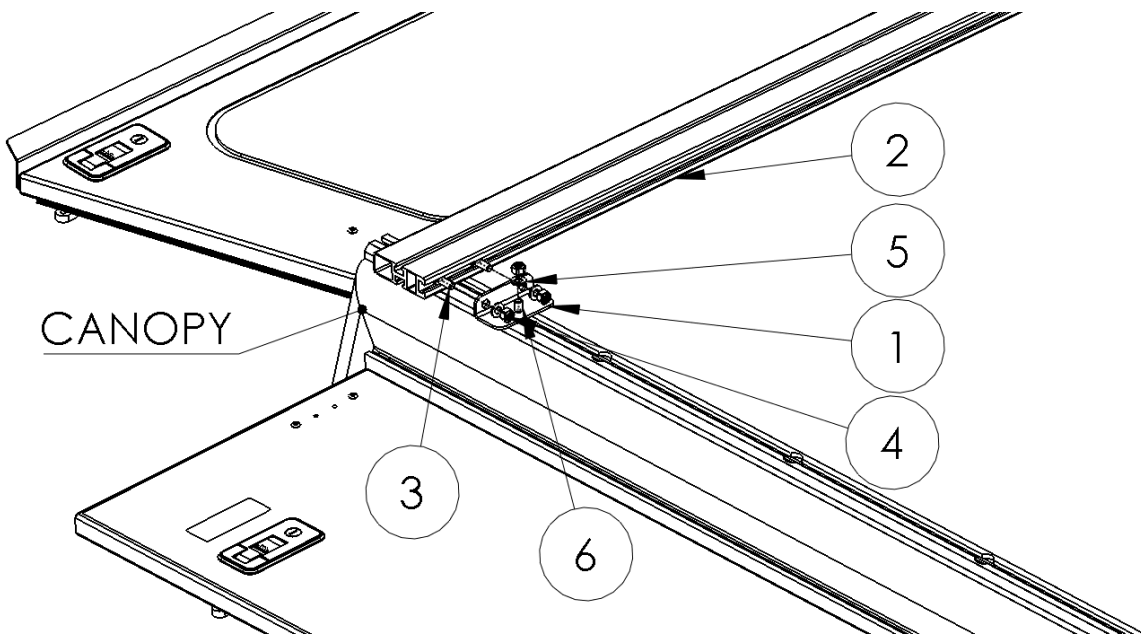

Load Bar to Canopy Fitment Instructions

LIST OF COMPONENTS

ITEM NO.	PART NUMBER	DESCRIPTION	QTY.
1	LBM-000-001	LOAD BAR MNT BRKT	4
2	STD Load Bar	STD Load Bar	2
3	HEX HEAD BOLT	M8 HEX BOLT	8
4	M8 NYLOC NUT	M8 NYLOC NUT	12
5	M8 FLAT WASHER	M8 FLAT WASHER	12
6	M8x20 CUP SQUARE BOLT	M8x20 CUP SQUARE BOLT	4