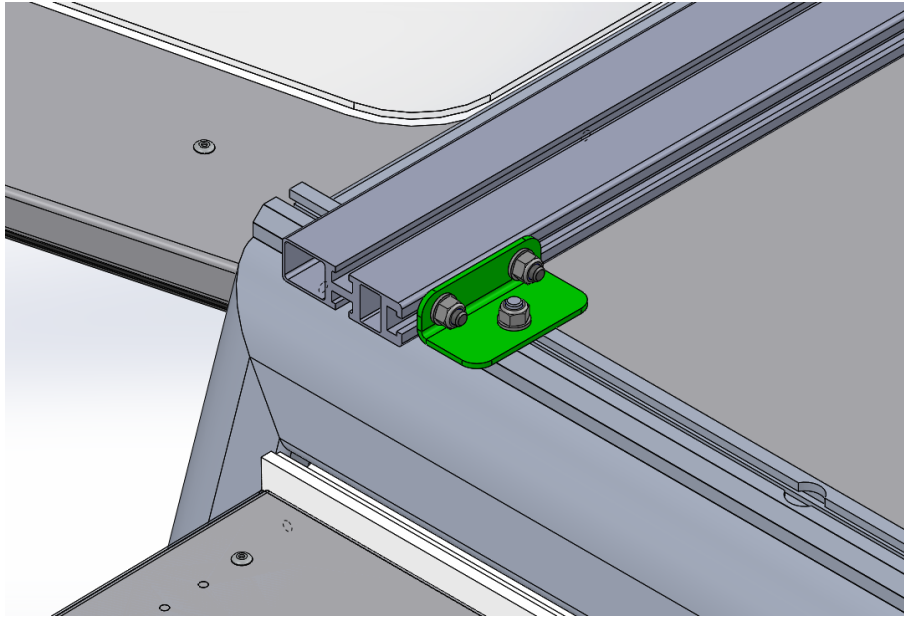

Load Bar to Canopy Fitment Instructions

LIST OF COMPONENTS

ITEM NO.	PART NUMBER	DESCRIPTION	QTY.
1	LBM-000-001	LOAD BAR MNT BRKT	4
2	STD Load Bar	STD Load Bar	2
3	HEX HEAD BOLT	M8 HEX BOLT	8
4	M8 NYLOC NUT	M8 NYLOC NUT	12
5	M8 FLAT WASHER	M8 FLAT WASHER	12
6	M8x20 CUP SQUARE BOLT	M8x20 CUP SQUARE BOLT	4