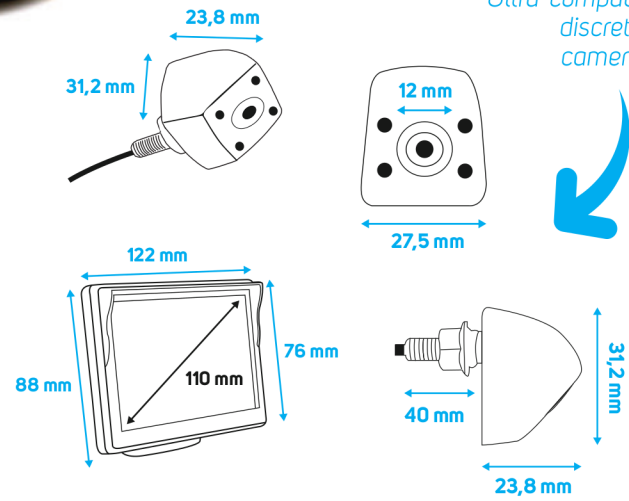

Données techniques
Technical datas

ALIMENTATION : 12V
DC: 12V

CONSUMPTION : ≤150 mA (camera) 2W (ecran)
CONSUMPTION: ≤150 mA (camera) 2W (monitor)

VISION DE NUIT : 4 LED IR
NIGHT VISION: 4 IR LED

ANGLE DE VISION : 170°
VISION ANGE: 170°

INDICE D'ETANCHEITE : IP67*
WATERPROOF INDICE: IP67*

FORMAT ECRAN : 4,3" (11 cm)
MONITOR SIZE: 4.3" (11 cm)

RESOLUTION ECRAN : 480 x 272 px
MONITOR RESOLUTION: 480 x 272 px

*Ne pas nettoyer au jet haute-pression
*Do not clean with high pressure jet