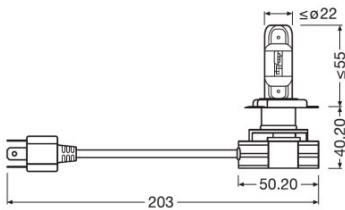

### Dimensions & weight

Length	203.0 mm
Diameter	18.0 mm
Product weight	110.00 g