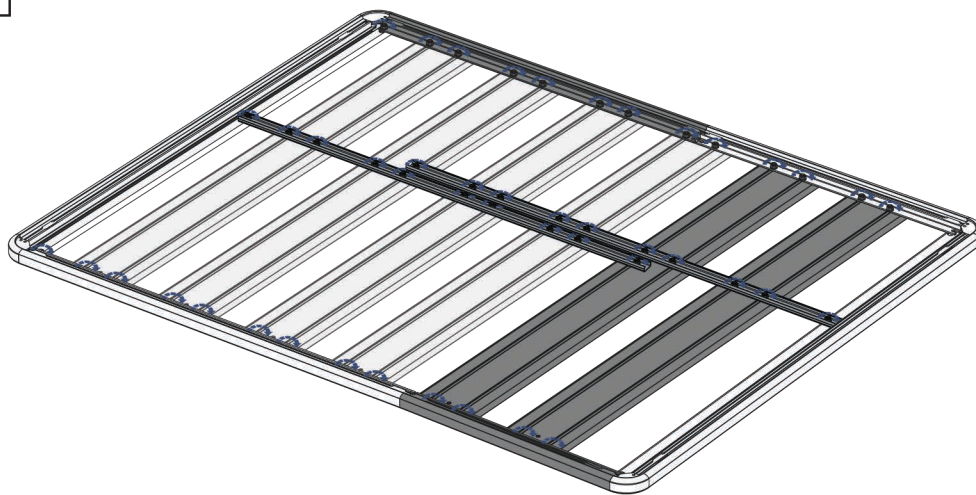

**2M.0003.1 ; 2M.0003.2 ; 2M.0003.3 ;
2M.0003.4 ; 2M.0003.5**

Regular fasteners

Regular fasteners

Screw a several turns

Loosen bolts

Movement Arrow

Location/Position Arrow

Screw Arrow

$$L_1 = L_2 \pm 1\text{mm}$$

GUTTER MOUNTS

for Jeep Wrangler JL 4 door
(2017-)

2M.2701.K