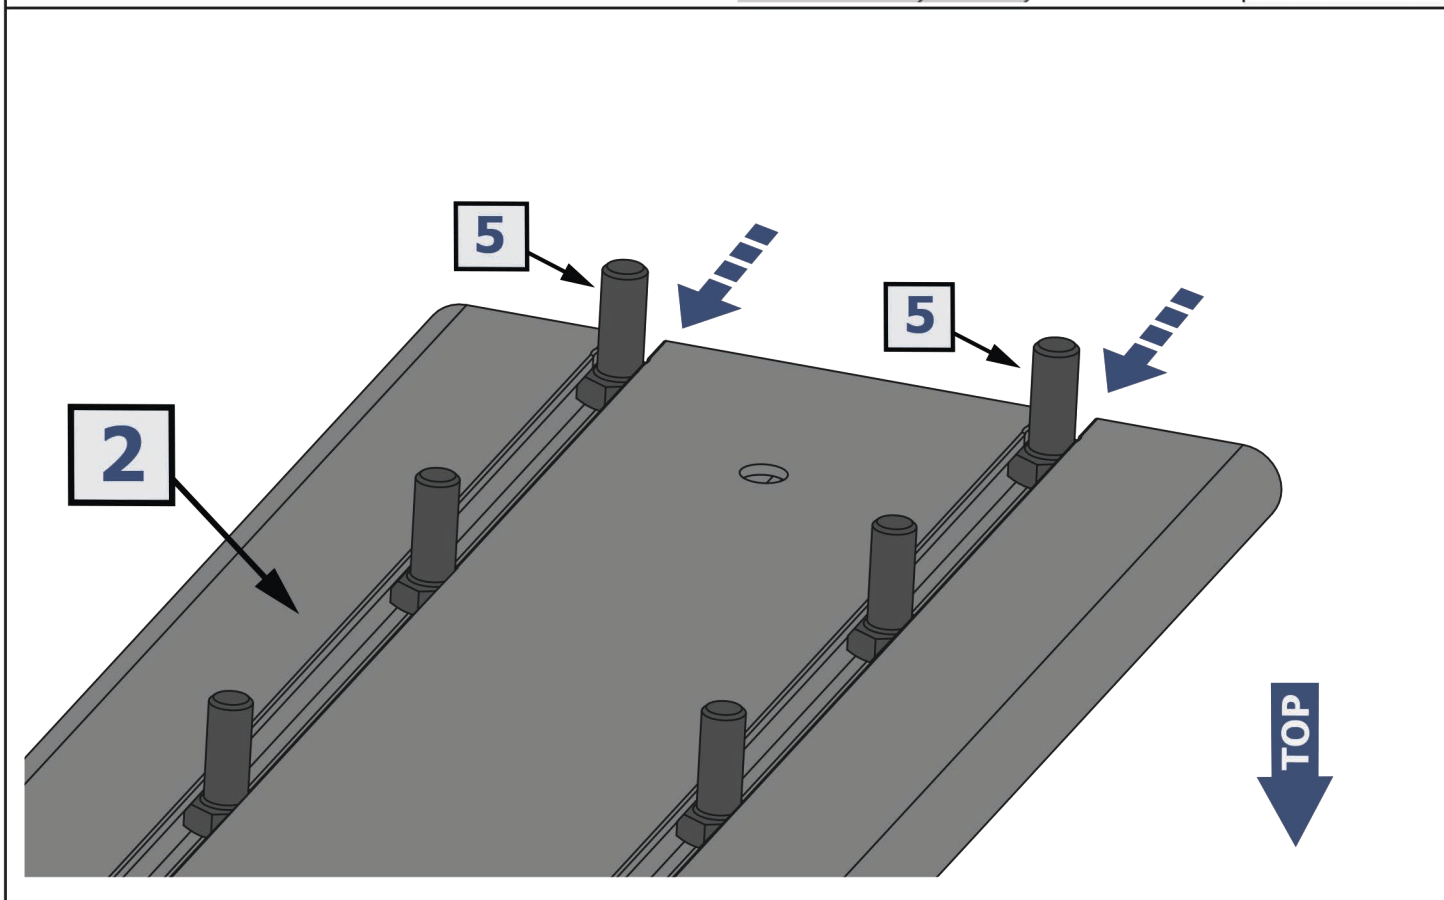

**2M.0003.1 ; 2M.0003.2 ; 2M.0003.3 ;
2M.0003.4 ; 2M.0003.5**

Regular fasteners

Regular fasteners

Screw a several turns

Loosen bolts

Movement Arrow

Location/Position Arrow

Screw Arrow

$$L_1 = L_2 \pm 1\text{mm}$$

GUTTER MOUNTS

for Jeep Wrangler JL 4 door
(2017-)

2M.2701.K