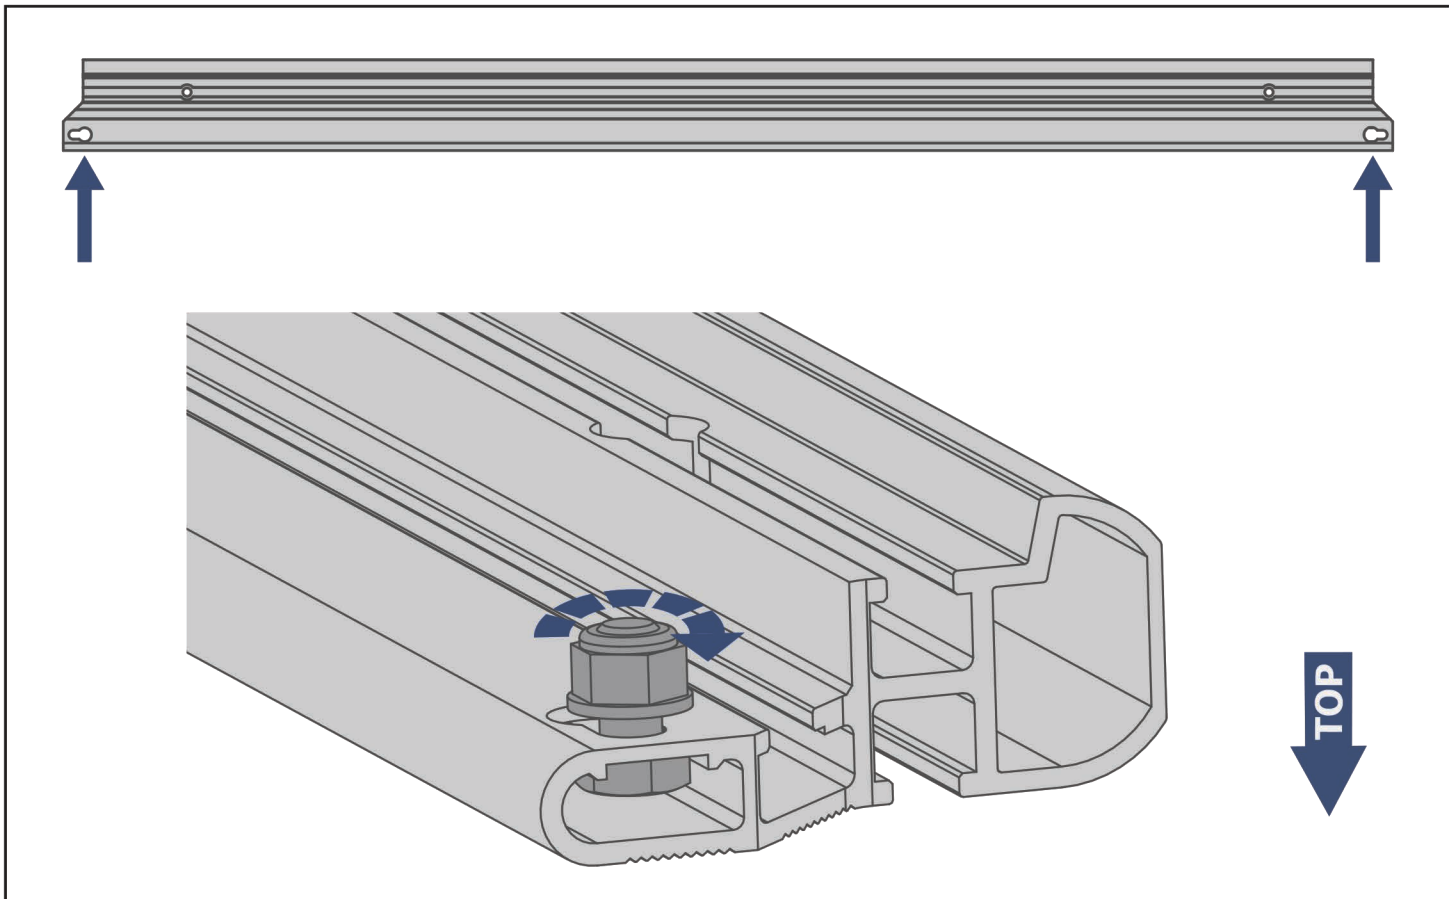

**2M.0003.1 ; 2M.0003.2 ; 2M.0003.3 ;
2M.0003.4 ; 2M.0003.5**

Regular fasteners

Regular fasteners

Screw a several turns

Loosen bolts

Movement Arrow

Location/Position Arrow

Screw Arrow

$$L_1 = L_2 \pm 1\text{mm}$$

GUTTER MOUNTS

for Jeep Wrangler JL 4 door
(2017-)

2M.2701.K