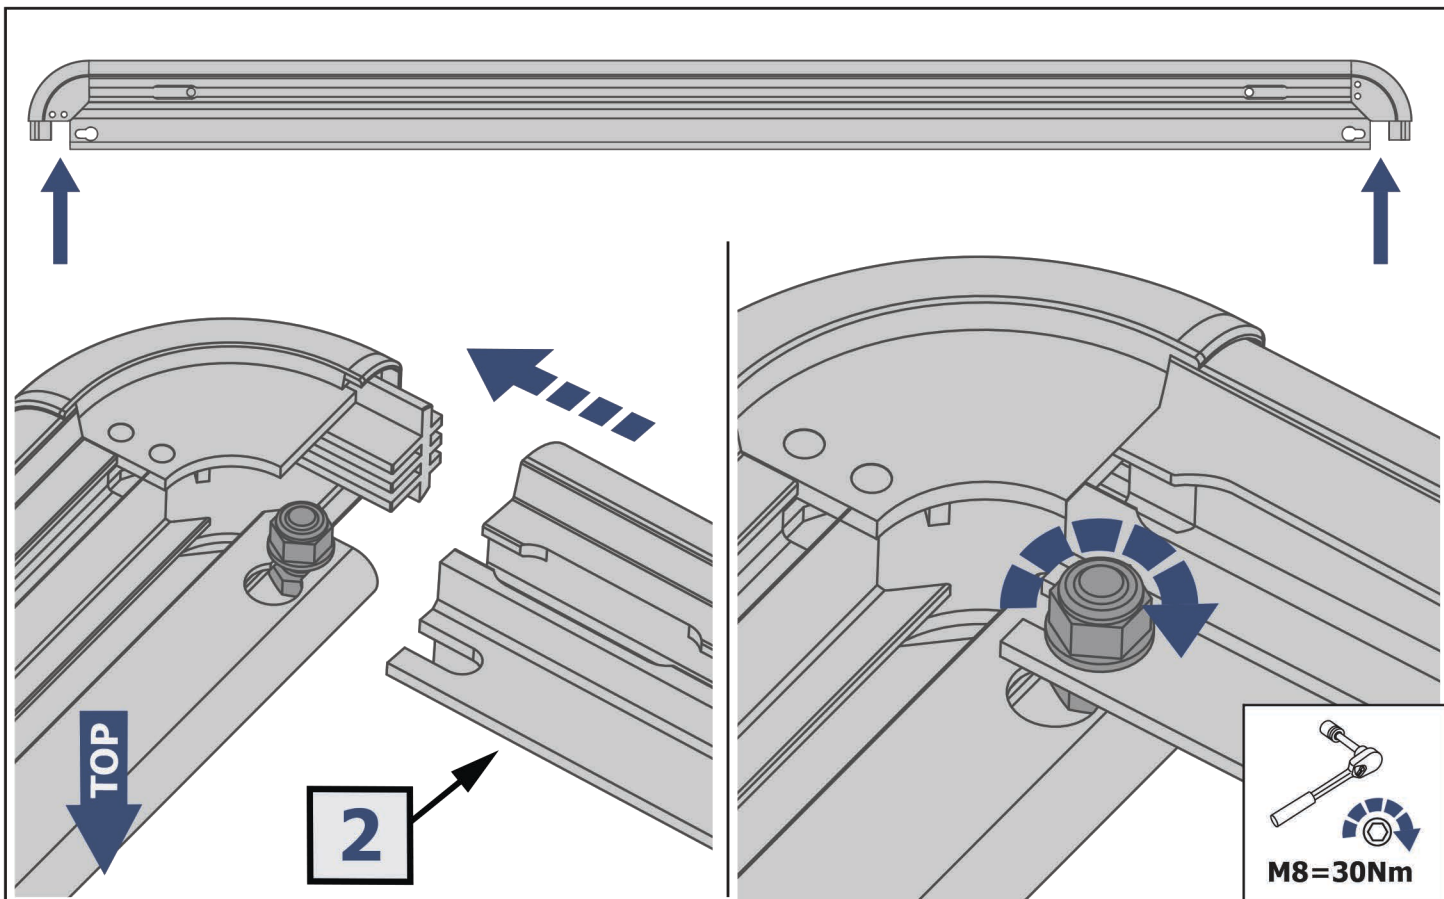

**2M.0003.1 ; 2M.0003.2 ; 2M.0003.3 ;
2M.0003.4 ; 2M.0003.5**

Regular fasteners

Regular fasteners

Screw a several turns

Loosen bolts

Movement Arrow

Location/Position Arrow

Screw Arrow

$$L_1 = L_2 \pm 1\text{mm}$$

GUTTER MOUNTS

for Jeep Wrangler JL 4 door
(2017-)

2M.2701.K