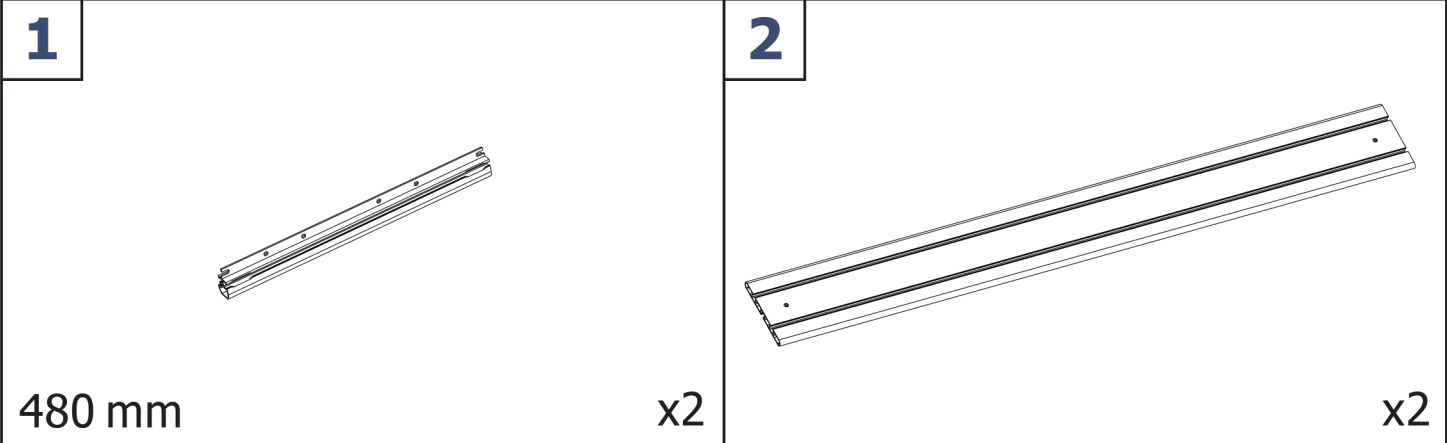

**2M.0003.1 ; 2M.0003.2 ; 2M.0003.3 ;
2M.0003.4 ; 2M.0003.5**

Regular fasteners

Regular fasteners

Screw a several turns

Loosen bolts

Movement Arrow

Location/Position Arrow

Screw Arrow

$$L_1 = L_2 \pm 1\text{mm}$$

GUTTER MOUNTS

for Jeep Wrangler JL 4 door
(2017-)

2M.2701.K