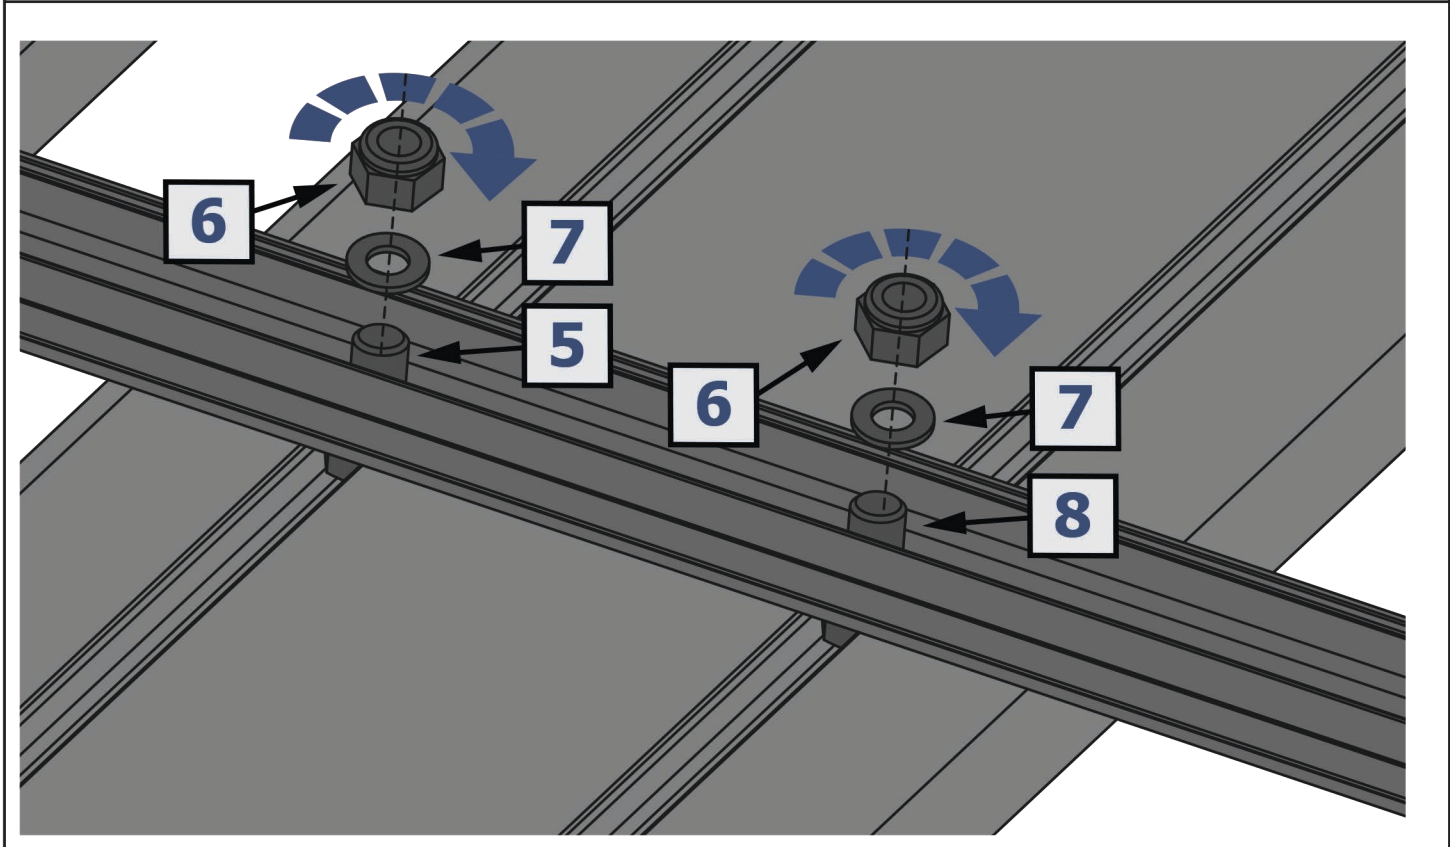

**2M.0003.1 ; 2M.0003.2 ; 2M.0003.3 ;
2M.0003.4 ; 2M.0003.5**

Regular fasteners

Regular fasteners

Screw a several turns

Loosen bolts

Movement Arrow

Location/Position Arrow

Screw Arrow

$$L_1 = L_2 \pm 1\text{mm}$$

GUTTER MOUNTS

for Jeep Wrangler JL 4 door
(2017-)

2M.2701.K