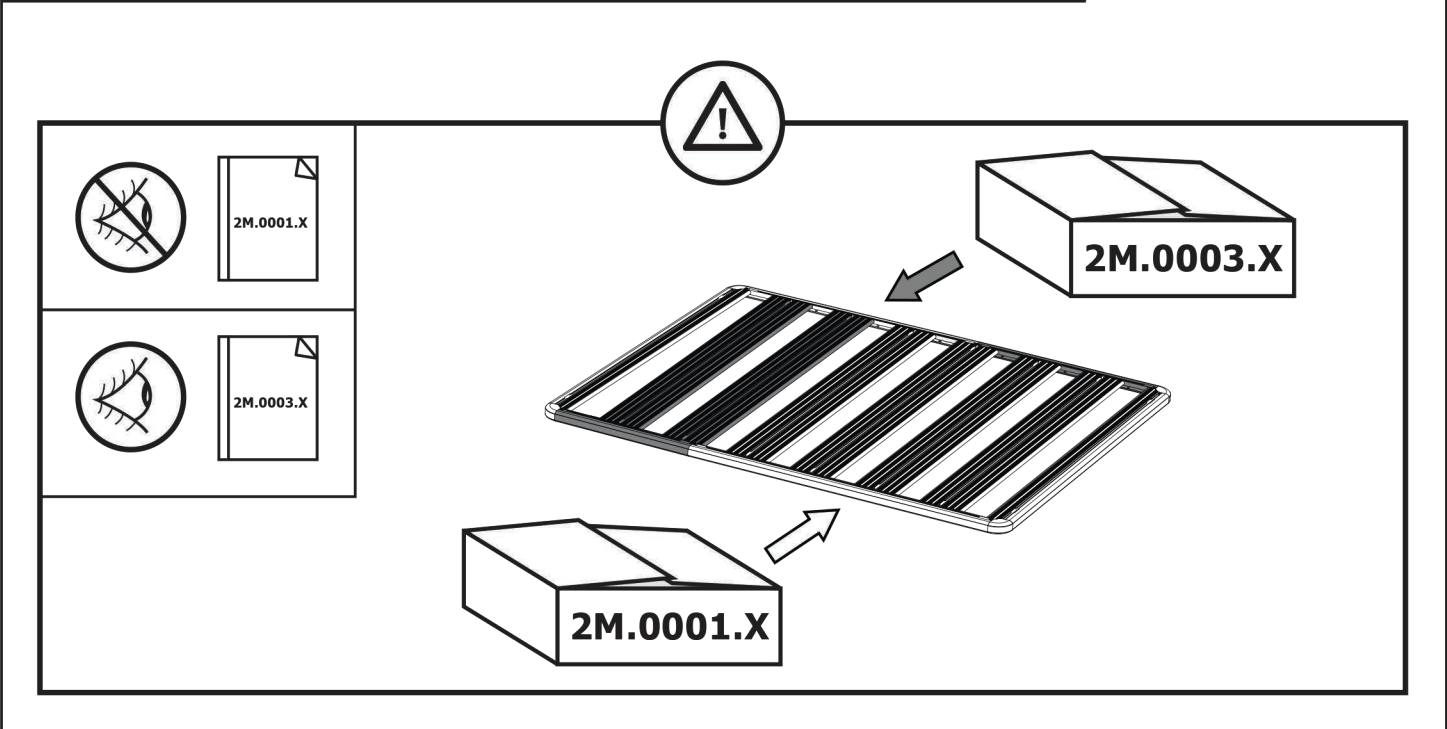

**2M.0003.1 ; 2M.0003.2 ; 2M.0003.3 ;
2M.0003.4 ; 2M.0003.5**

Regular fasteners

Regular fasteners

Screw a several turns

Loosen bolts

Movement Arrow

Location/Position Arrow

Screw Arrow

$$L_1 = L_2 \pm 1\text{mm}$$

GUTTER MOUNTS

for Jeep Wrangler JL 4 door
(2017-)

2M.2701.K