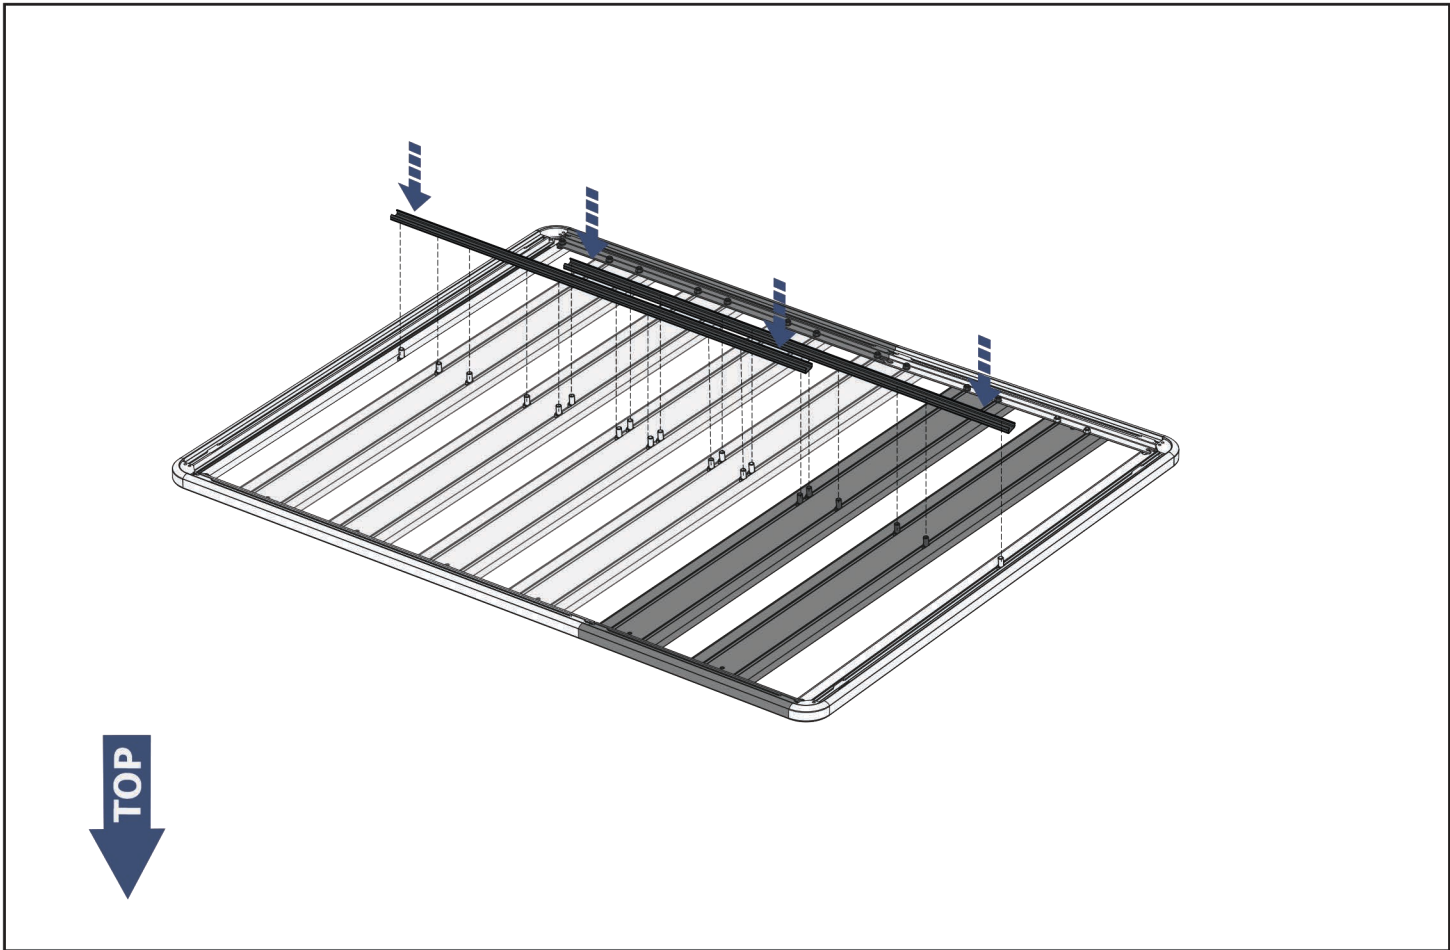

**2M.0003.1 ; 2M.0003.2 ; 2M.0003.3 ;
2M.0003.4 ; 2M.0003.5**

Regular fasteners

Regular fasteners

Screw a several turns

Loosen bolts

Movement Arrow

Location/Position Arrow

Screw Arrow

$$L_1 = L_2 \pm 1\text{mm}$$

GUTTER MOUNTS

for Jeep Wrangler JL 4 door
(2017-)

2M.2701.K