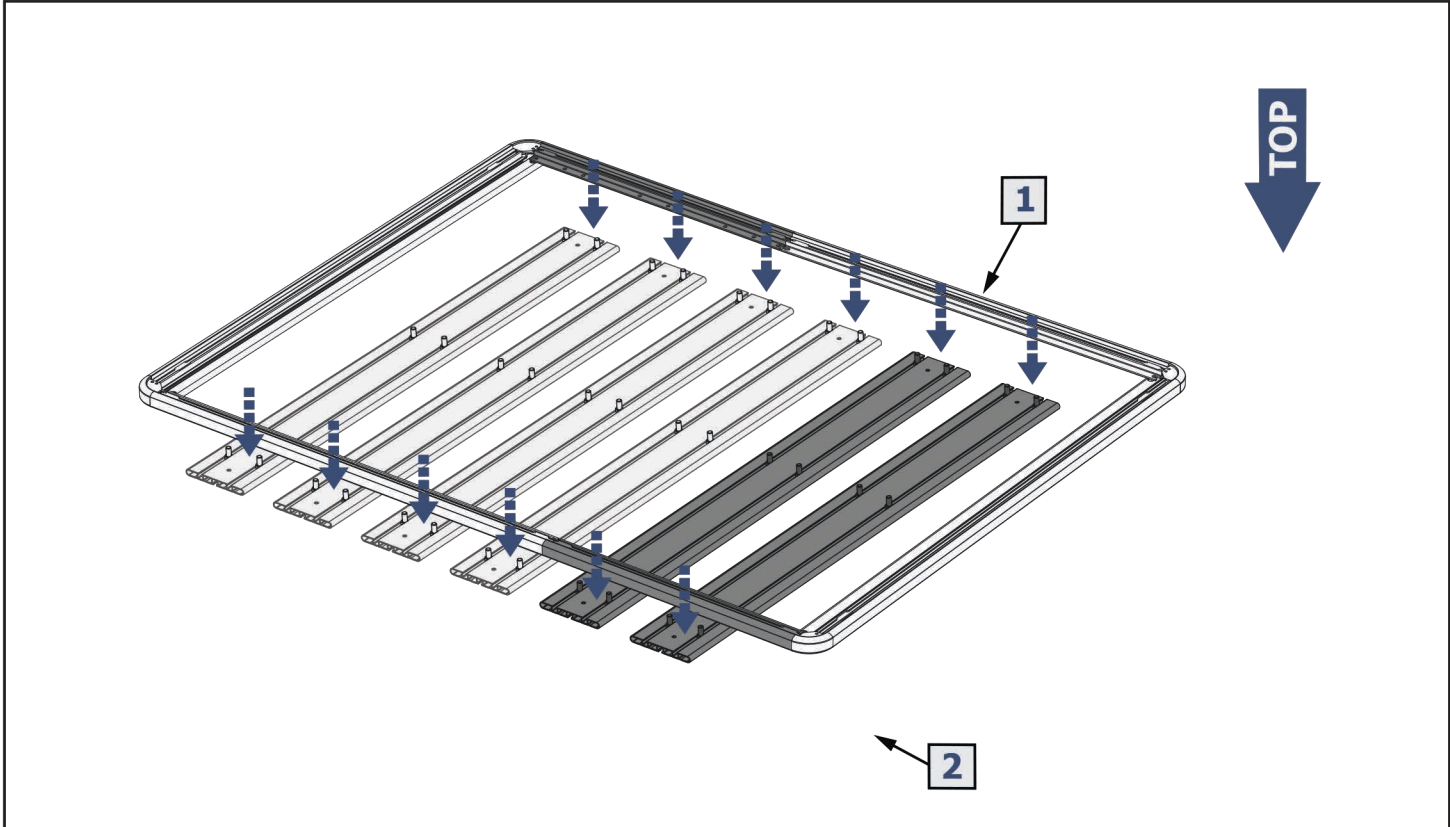

**2M.0003.1 ; 2M.0003.2 ; 2M.0003.3 ;
2M.0003.4 ; 2M.0003.5**

Regular fasteners

Regular fasteners

Screw a several turns

Loosen bolts

Movement Arrow

Location/Position Arrow

Screw Arrow

$$L_1 = L_2 \pm 1\text{mm}$$

GUTTER MOUNTS

for Jeep Wrangler JL 4 door
(2017-)

2M.2701.K