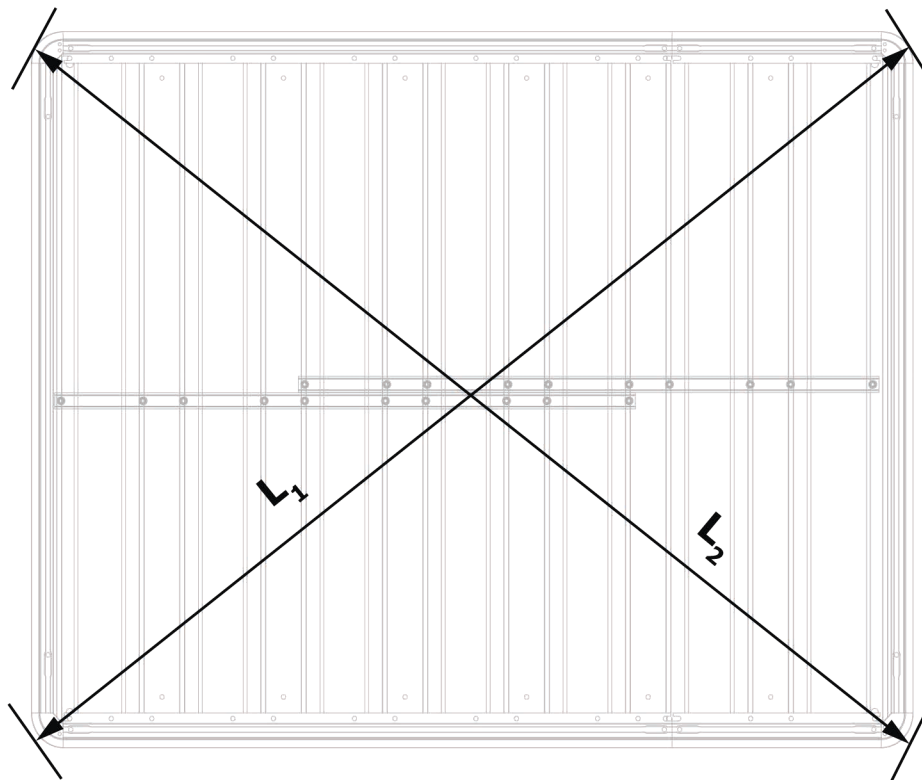

**2M.0003.1 ; 2M.0003.2 ; 2M.0003.3 ;
2M.0003.4 ; 2M.0003.5**

Regular fasteners

Regular fasteners

Screw a several turns

Loosen bolts

Movement Arrow

Location/Position Arrow

Screw Arrow

$$L_1 = L_2 \pm 1\text{mm}$$

GUTTER MOUNTS

for Jeep Wrangler JL 4 door
(2017-)

2M.2701.K