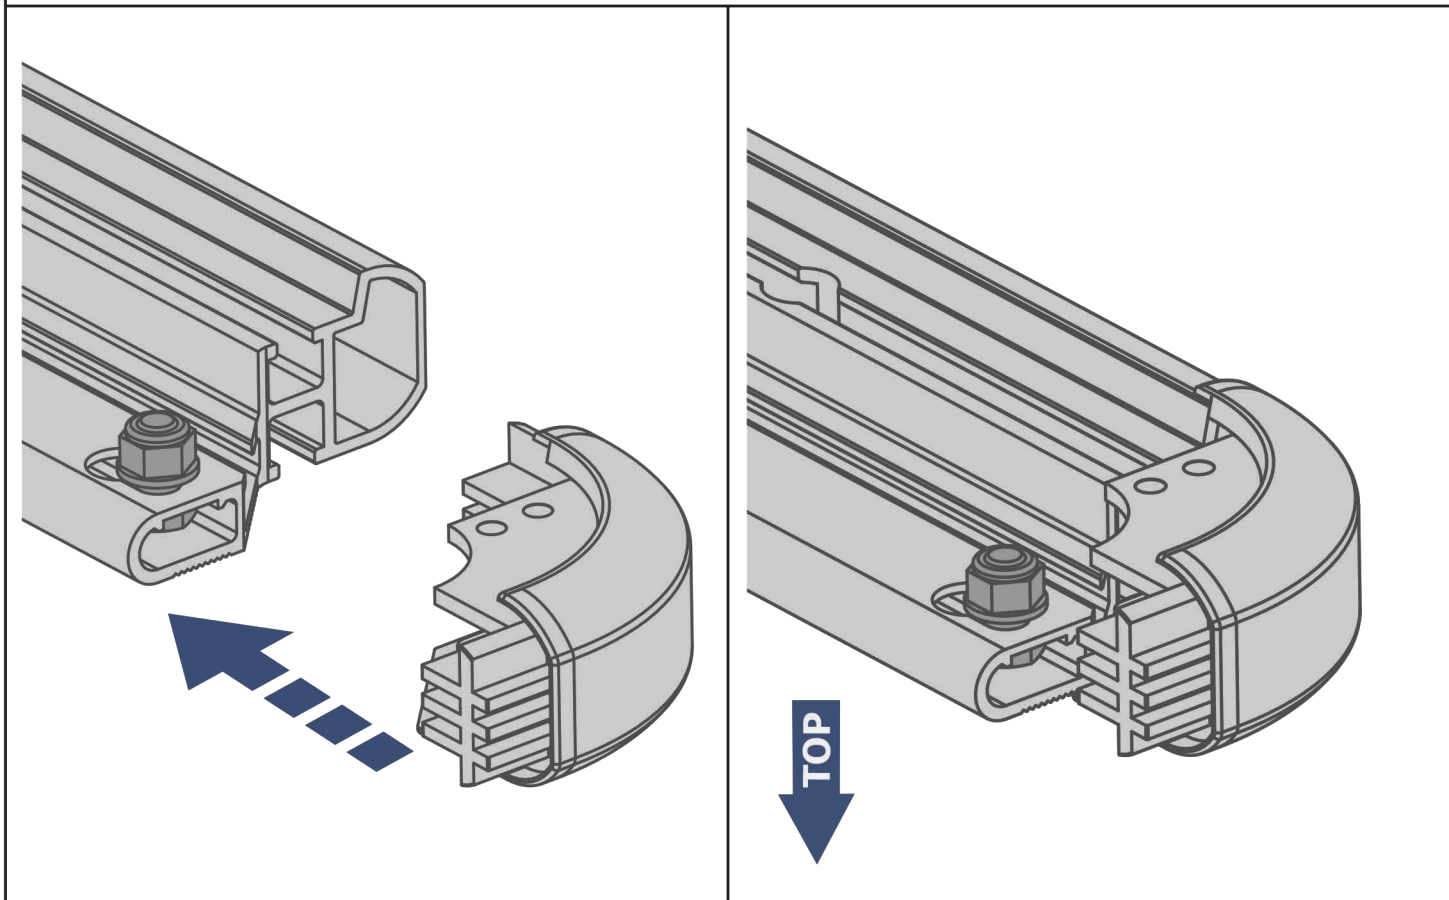

**2M.0003.1 ; 2M.0003.2 ; 2M.0003.3 ;
2M.0003.4 ; 2M.0003.5**

Regular fasteners

Regular fasteners

Screw a several turns

Loosen bolts

Movement Arrow

Location/Position Arrow

Screw Arrow

$$L_1 = L_2 \pm 1\text{mm}$$

GUTTER MOUNTS

for Jeep Wrangler JL 4 door
(2017-)

2M.2701.K