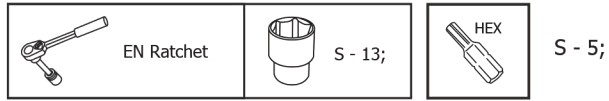

**2M.0003.1 ; 2M.0003.2 ; 2M.0003.3 ;
2M.0003.4 ; 2M.0003.5**

Regular fasteners

Regular fasteners

Screw a several turns

Loosen bolts

Movement Arrow

Location/Position Arrow

Screw Arrow

$$L_1 = L_2 \pm 1\text{mm}$$

GUTTER MOUNTS

for Jeep Wrangler JL 4 door
(2017-)

2M.2701.K