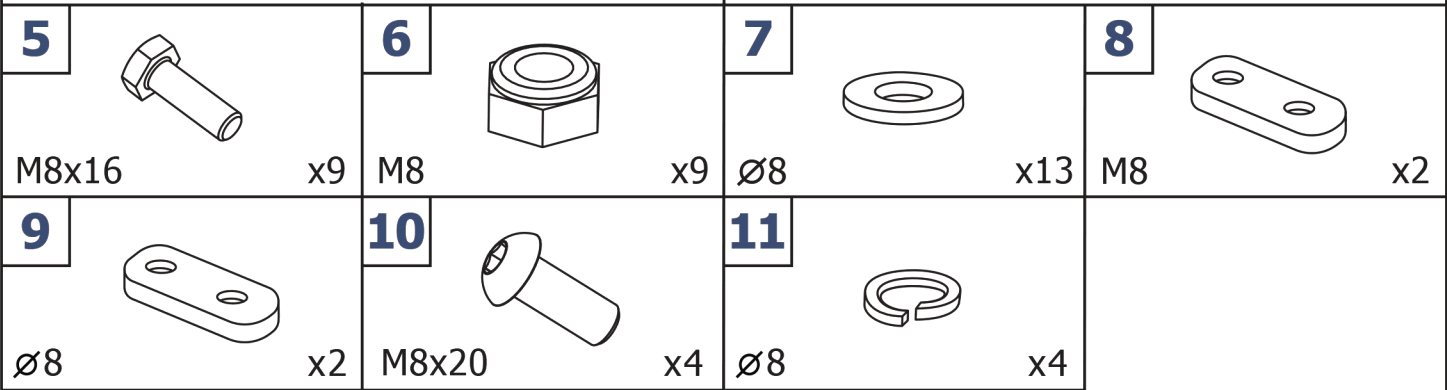

**2M.0003.1 ; 2M.0003.2 ; 2M.0003.3 ;
2M.0003.4 ; 2M.0003.5**

Regular fasteners

Regular fasteners

Screw a several turns

Loosen bolts

Movement Arrow

Location/Position Arrow

Screw Arrow

$$L_1 = L_2 \pm 1\text{mm}$$

GUTTER MOUNTS

for Jeep Wrangler JL 4 door
(2017-)

2M.2701.K