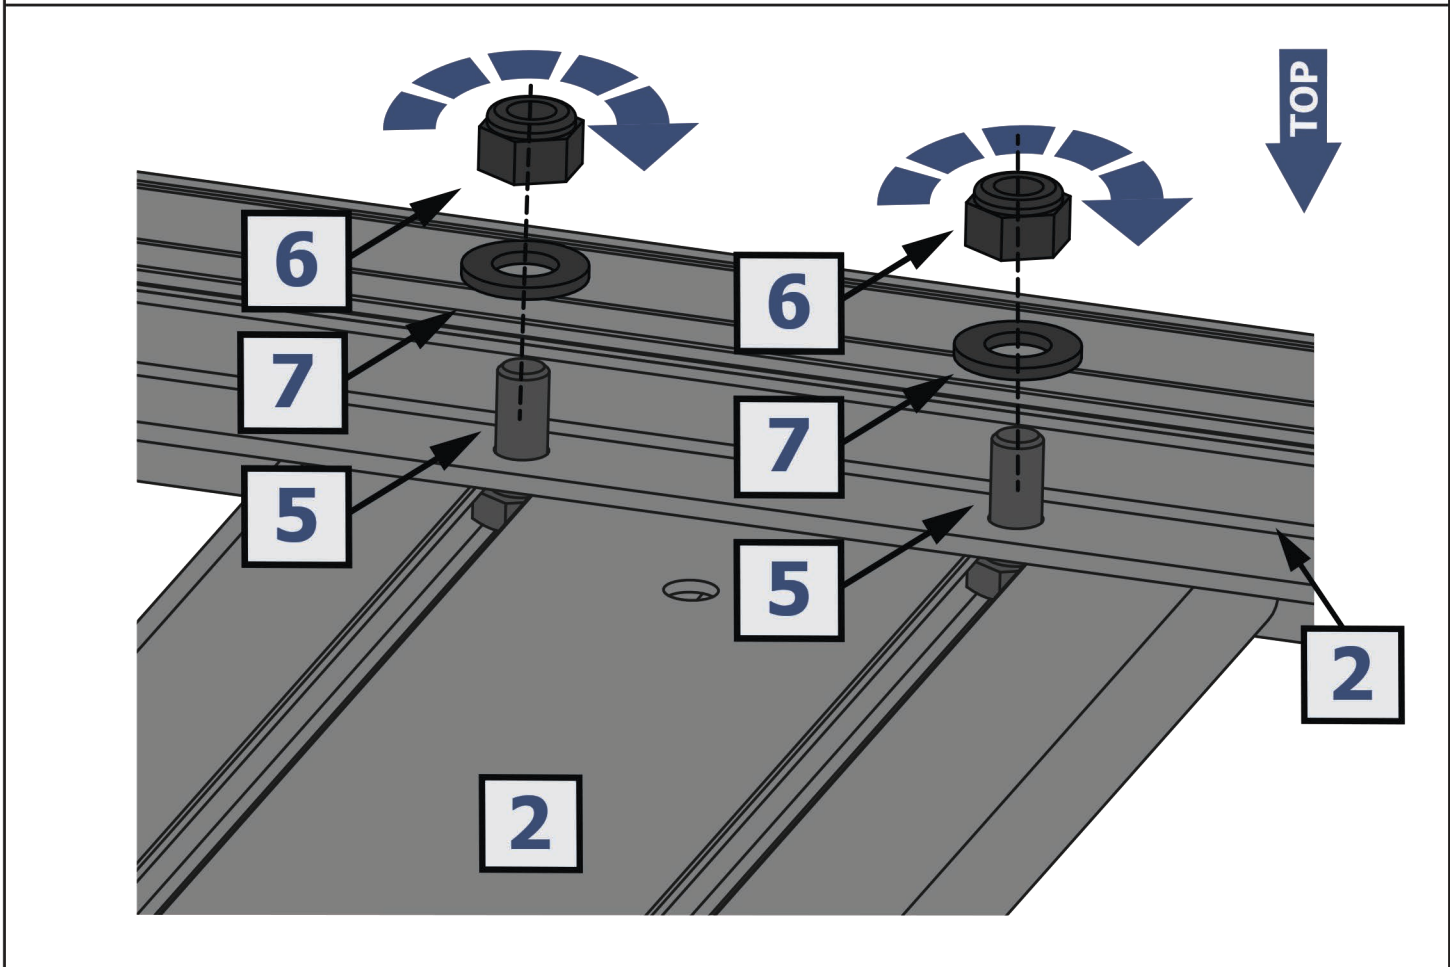

**2M.0003.1 ; 2M.0003.2 ; 2M.0003.3 ;
2M.0003.4 ; 2M.0003.5**

Regular fasteners

Regular fasteners

Screw a several turns

Loosen bolts

Movement Arrow

Location/Position Arrow

Screw Arrow

$$L_1 = L_2 \pm 1\text{mm}$$

GUTTER MOUNTS

for Jeep Wrangler JL 4 door
(2017-)

2M.2701.K