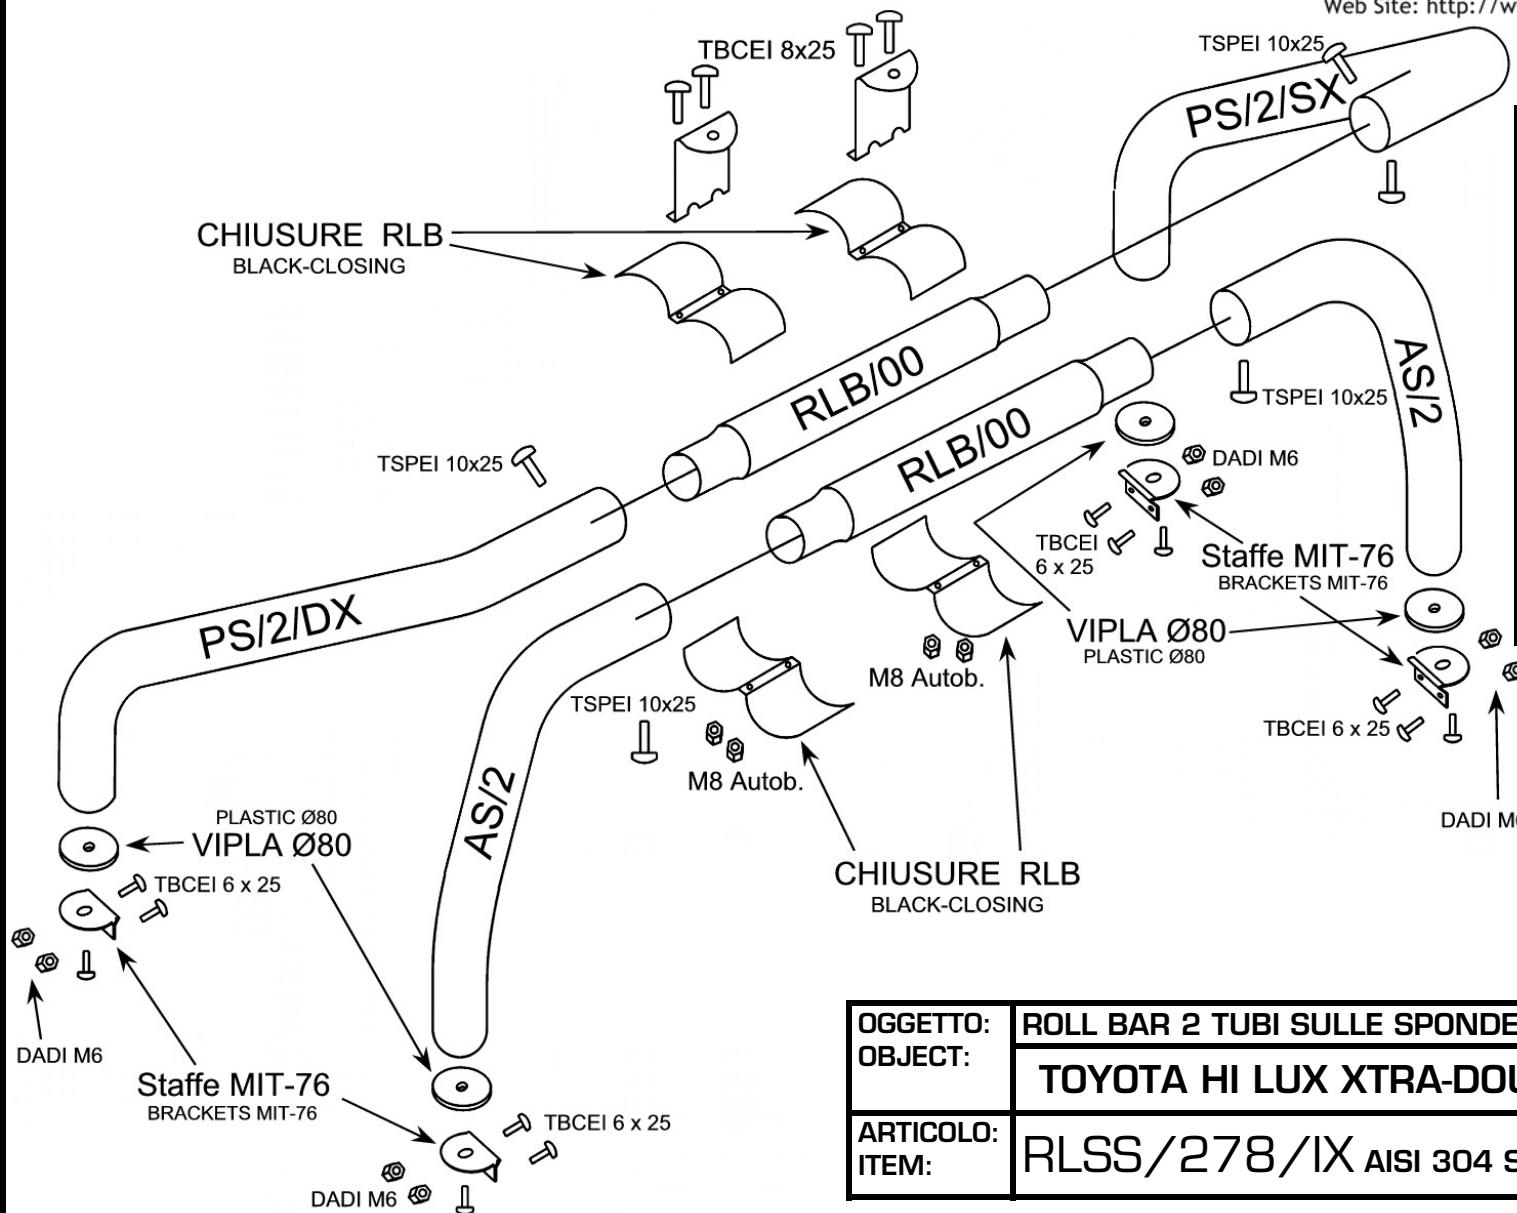

TOYOTA HI LUX XTRA - D. C. 2.4/2.5 TD 98/06

MISUTONIDA
italian style accessories **4x4**

MISUTONIDA s.r.l. - 12062 CHERASCO (CN) - Via Fondovalle n° 3
Tel. 0172-489283 - Fax 0172-488381

Web Site: <http://www.misutonida.com> - E-mail: misutonida@misutonida.com

BULLONERIA ED ACCESSORI BOLT AND ACCESSORIES

4	TSPEI 10 x 25 - NUT
4	VIPLA Ø80 - PLASTIC
2	CHIUSURE NERE RLB - BLACK-CLOSING
4	TBCEI 8 x 25 - NUT
4	DADI M8 AUTOB. - BOLT
4	STAFFE INOX MIT-76 - BRACKETS
8	TBCEI 6 x 25 - NUT
8	GROWER Ø6
8	DADI M6 - BOLT
8	ROND Ø6 PLASTICA

MISUTONIDA
italian style accessories **4x4**

OGGETTO: OBJECT:	ROLL BAR 2 TUBI SULLE SPONDE Ø76 TOYOTA HI LUX XTRA-DOUBLE CAB 2.4/2.5 TD 98/06
ARTICOLO: ITEM:	RLSS/278/IX AISI 304 STAINLESS STEEL

**TOYOTA HI LUX XTRA - D. C.
2.4/2.5 TD 98/06**

MISUTONIDA
italian style accessories **4x4**

OGGETTO: OBJECT:	ROLL BAR 2 TUBI SULLE SPONDE Ø76 TOYOTA HI LUX XTRA-DOUBLE CAB 2.4/2.5 TD 98/03
ARTICOLO: ITEM:	RLSS/278/IX AISI 304 STAINLESS STEEL