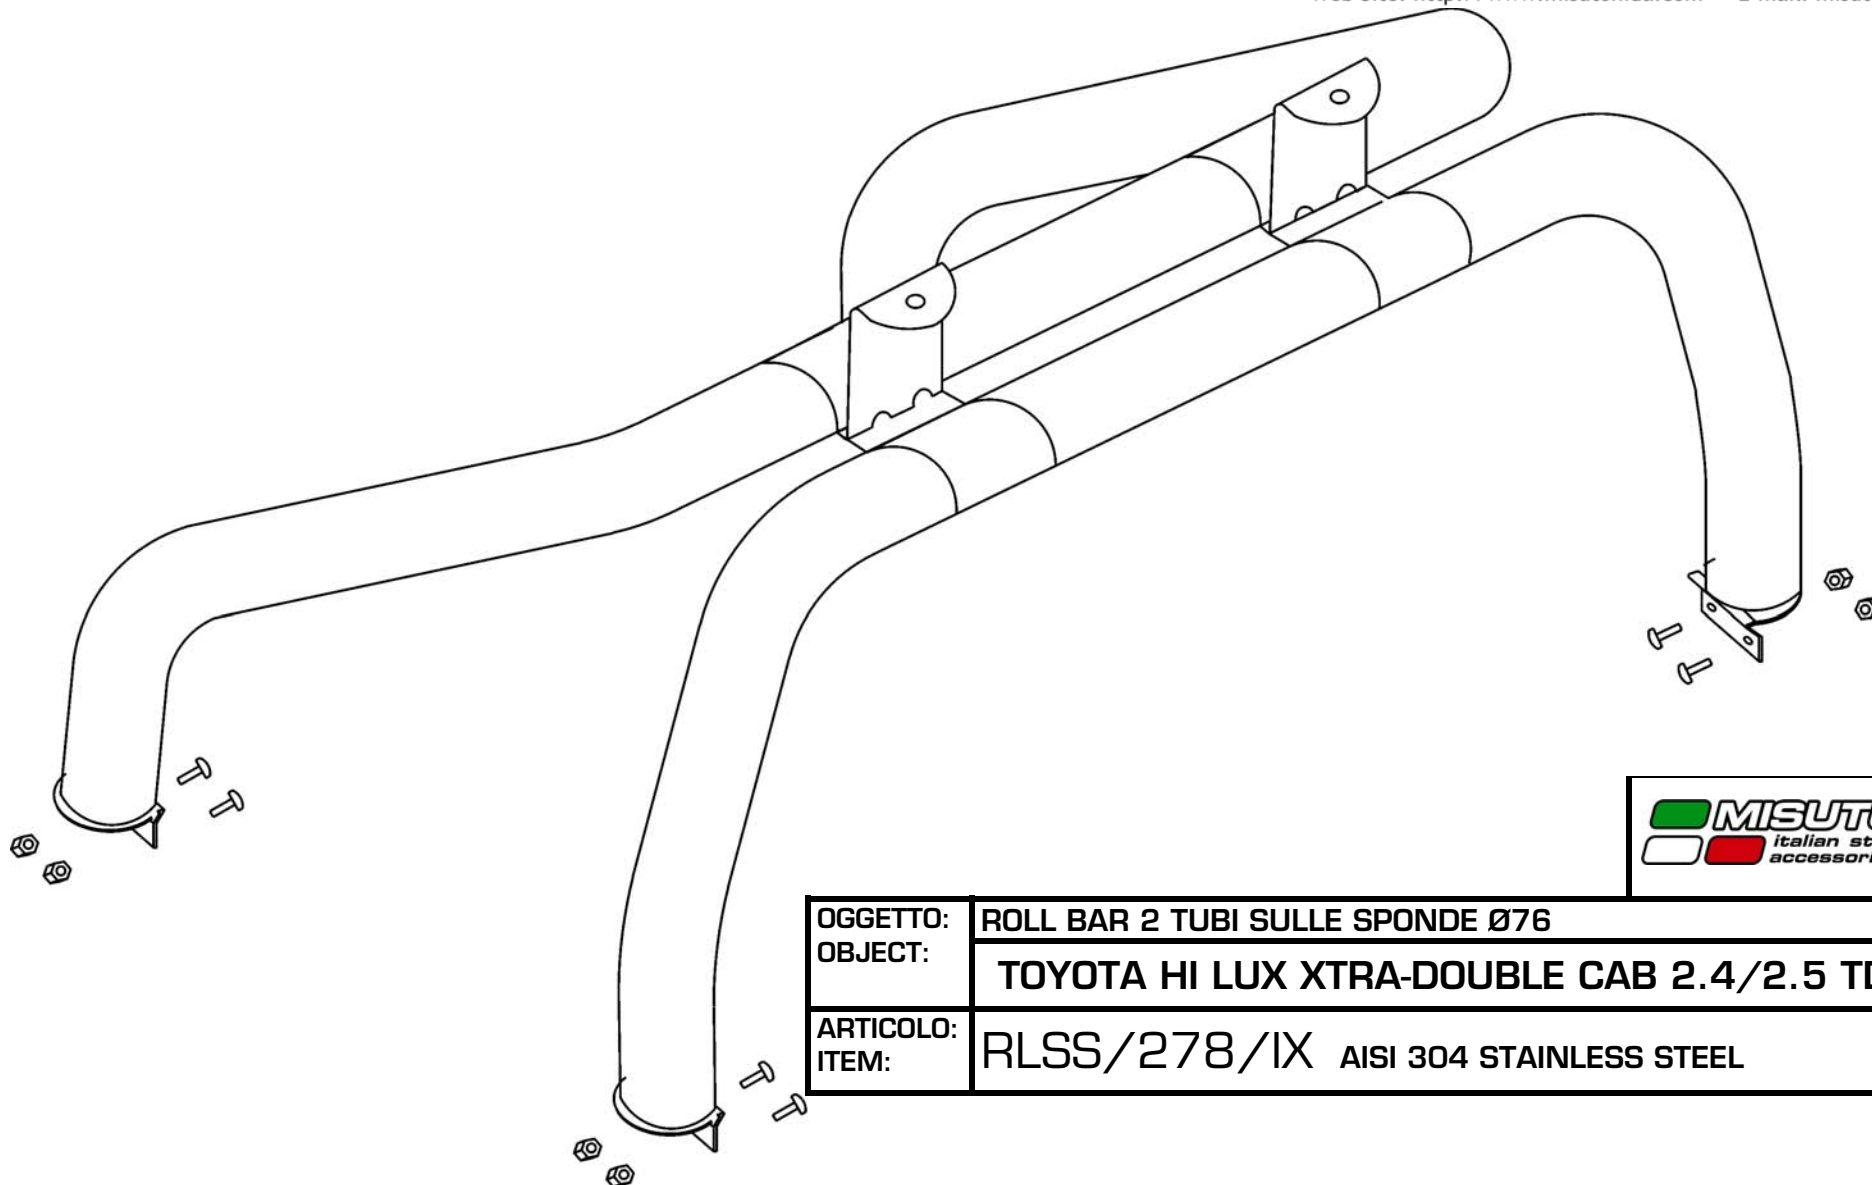

**TOYOTA HI LUX XTRA - D. C.
2.4/2.5 TD 98/06**

MISUTONIDA
italian style accessories **4x4**

MISUTONIDA s.r.l. - 12062 CHERASCO (CN) - Via Fondovalle n° 3
Tel. 0172-489283 - Fax 0172-488381

Web Site: <http://www.misutonida.com> - E-mail: misutonida@misutonida.com

MISUTONIDA
italian style accessories **4x4**

OGGETTO: OBJECT:	ROLL BAR 2 TUBI SULLE SPONDE Ø76 TOYOTA HI LUX XTRA-DOUBLE CAB 2.4/2.5 TD 98/03
ARTICOLO: ITEM:	RLSS/278/IX AISI 304 STAINLESS STEEL