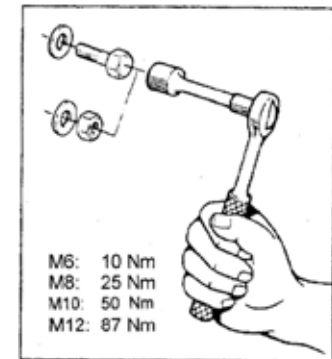

MISUTONIDA
italian style accessories **4x4**